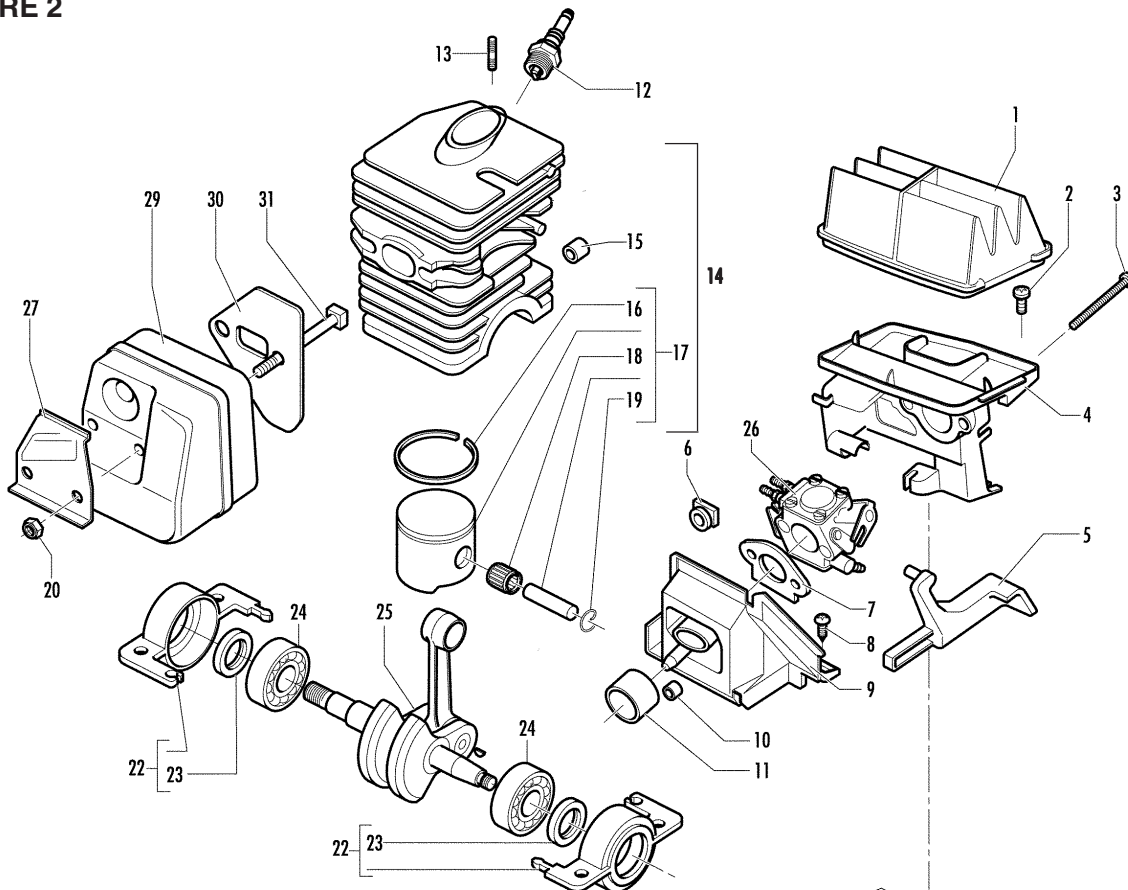

brand	PARTNER

date	MAY/03	SHEET 3/4

Model	Prefix
P 411 15".325	01

Product number
953900426

FIGURE 2