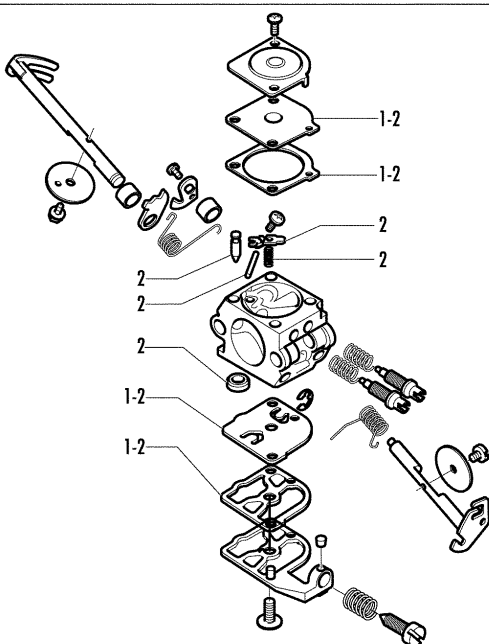

brand	<b>PARTNER</b>
-------	----------------

date	MAY/03	SHEET 4/4
------	--------	-----------

Model	Prefix
<b>P 411 15".325</b>	01

Product number
<b>953900426</b>

**FIGURE 2**

pos	P/N McC	P/N ELX	Qty	DESCRIPTION
1	503413203	503413203	1	air filter
2	503213216	503213216	2	screw
3	503213245	503213245	1	screw
4	503413101	503413101	1	filter holder
5	503105203	503105203	1	lever choke
6	501527801	501527801	1	bushing
7	501770002	501770002	1	gasket
8	503213216	503213216	3	screw
9	506013503	506013503	1	partition
10	505310751	505310751	1	rubber
11	506013202	506013202	1	bushing
12	240010	538240010	1	spark plug RCT7Y
13	503208006	503208006	1	screw
14	506010607	506010607	1	cylinder/piston ass'y
15	505310751	505310751	1	rubber
16	503289003	503289003	1	piston ring
17	249181	538249181	1	piston kit
18	501451601	501451601	1	needle bearing
19	737441000	737441000	2	ring
20	503222302	503222302	2	nut
22	506056502	506056502	2	crank shaft housing ass'y
23	505275719	505275719	2	seal ring
24	738220225	738220225	2	bearing
25	503573805	503573805	1	crank shaft assy
26	FIGURE 3		1	carb.
27	503853301	503853301	1	exh.outlet ass'y
29	506011703	506011703	1	muffler
30	503723701	503723701	1	muffler gasket
31	503218201	503218201	2	square head screw 5x57