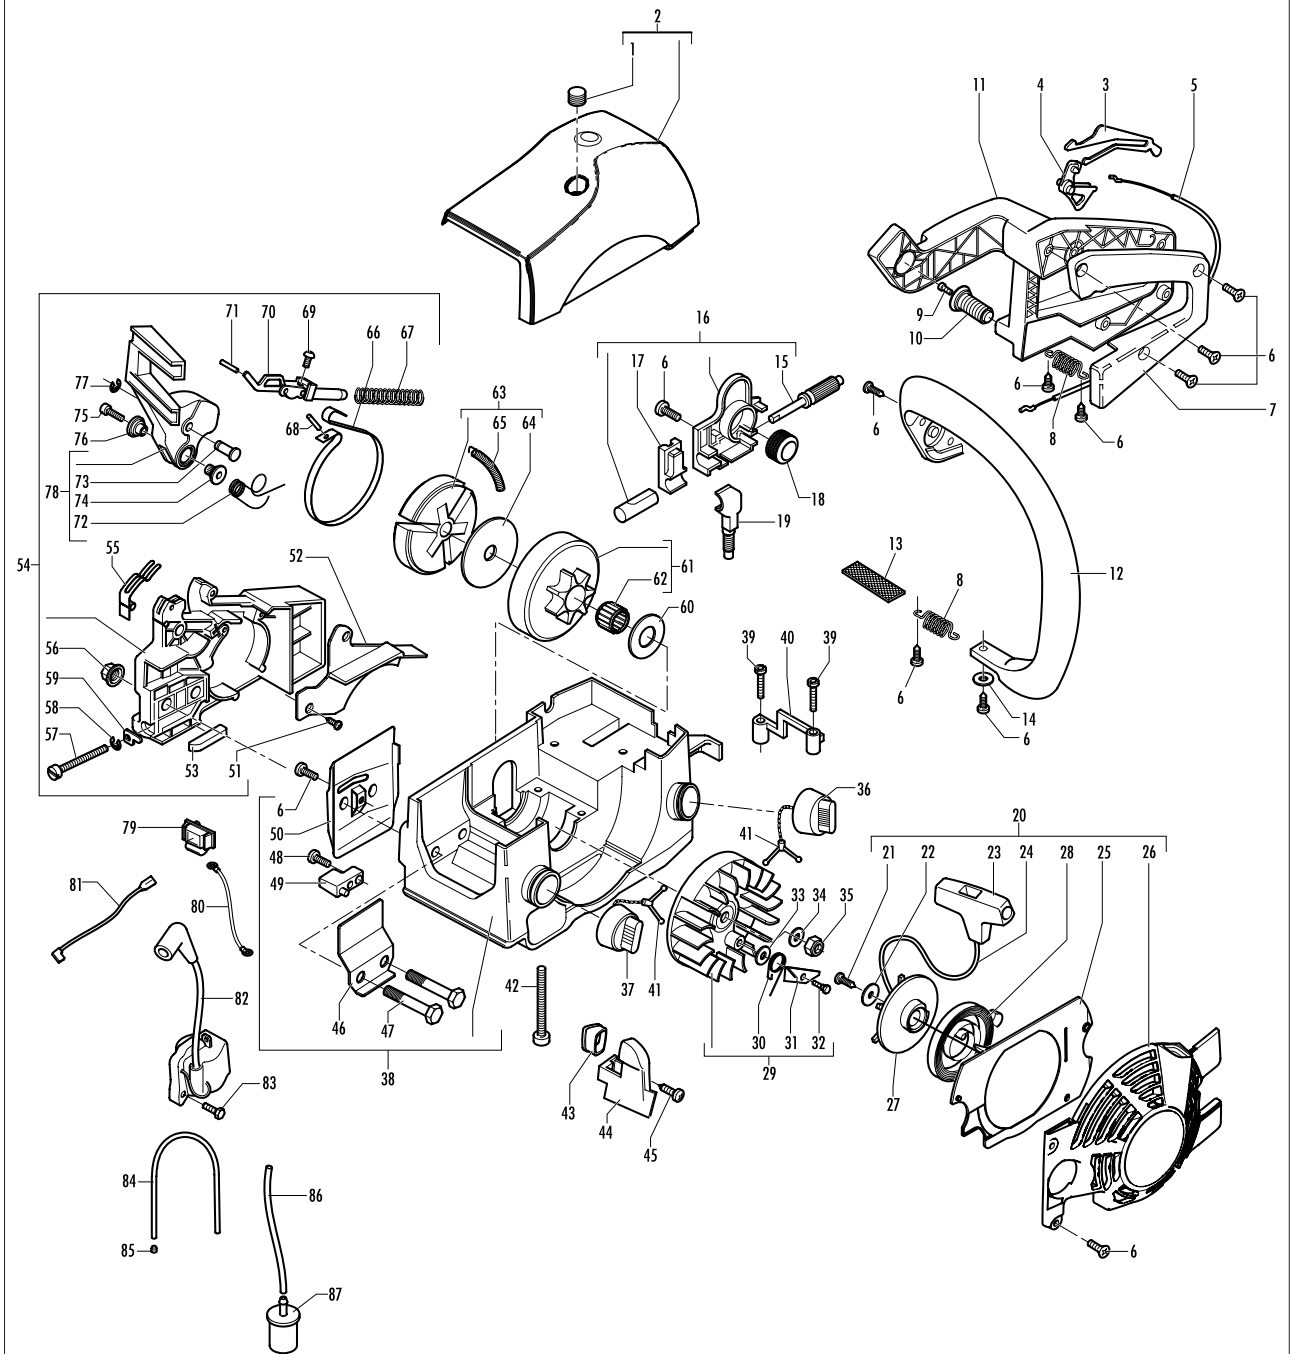

brand	PARTNER

date	MAY/03	SHEET 1/4

Model	Prefix
P 411 15".325	01

Product number
953900426

FIGURE 1